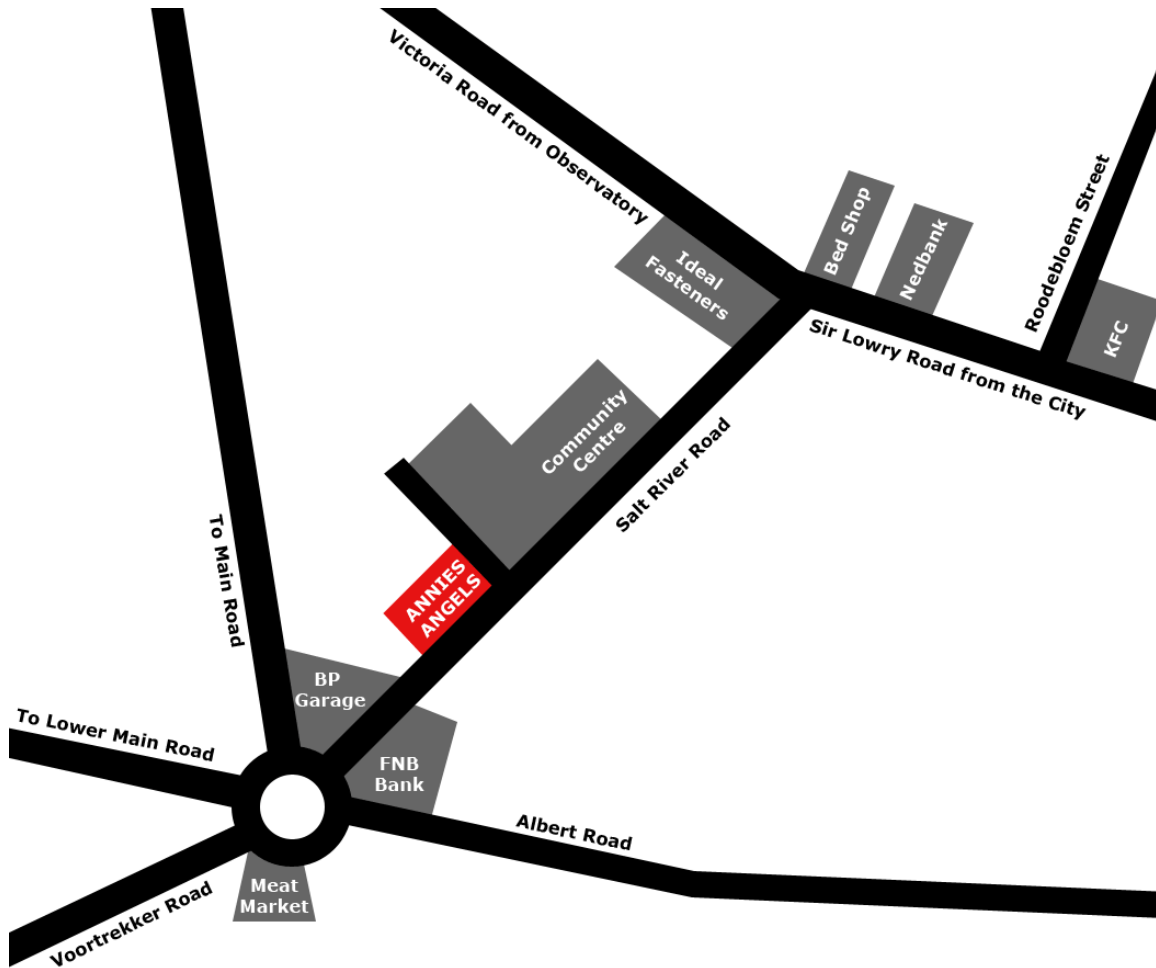

Map of Annie's Angels

ANNIES ANGELS

33 Salt River Road, Corner of Kremer & Salt River, Salt River, Cape Town, South Africa

DIRECTIONS

From Albert Road:

Albert Road - take 4th exit at Salt River circle, between BP Garage and the FNB Bank.

From Victoria Road:

From Victoria/Main Road take a left/right (Left coming from the city's side & Right if you are coming from Observatory) into Salt River Road. (Flash Fasteners is on the corner of Salt river & Victoria Roads)

From the Eastern Boulevard:

Take the Rodebloem Turn-off.
Proceed down to Main Road/Victoria Road.
Turn right on Main Road/Victoria Road
Turn Left at traffic light with Flash Fasteners on the corner of Victoria & Salt River Roads.